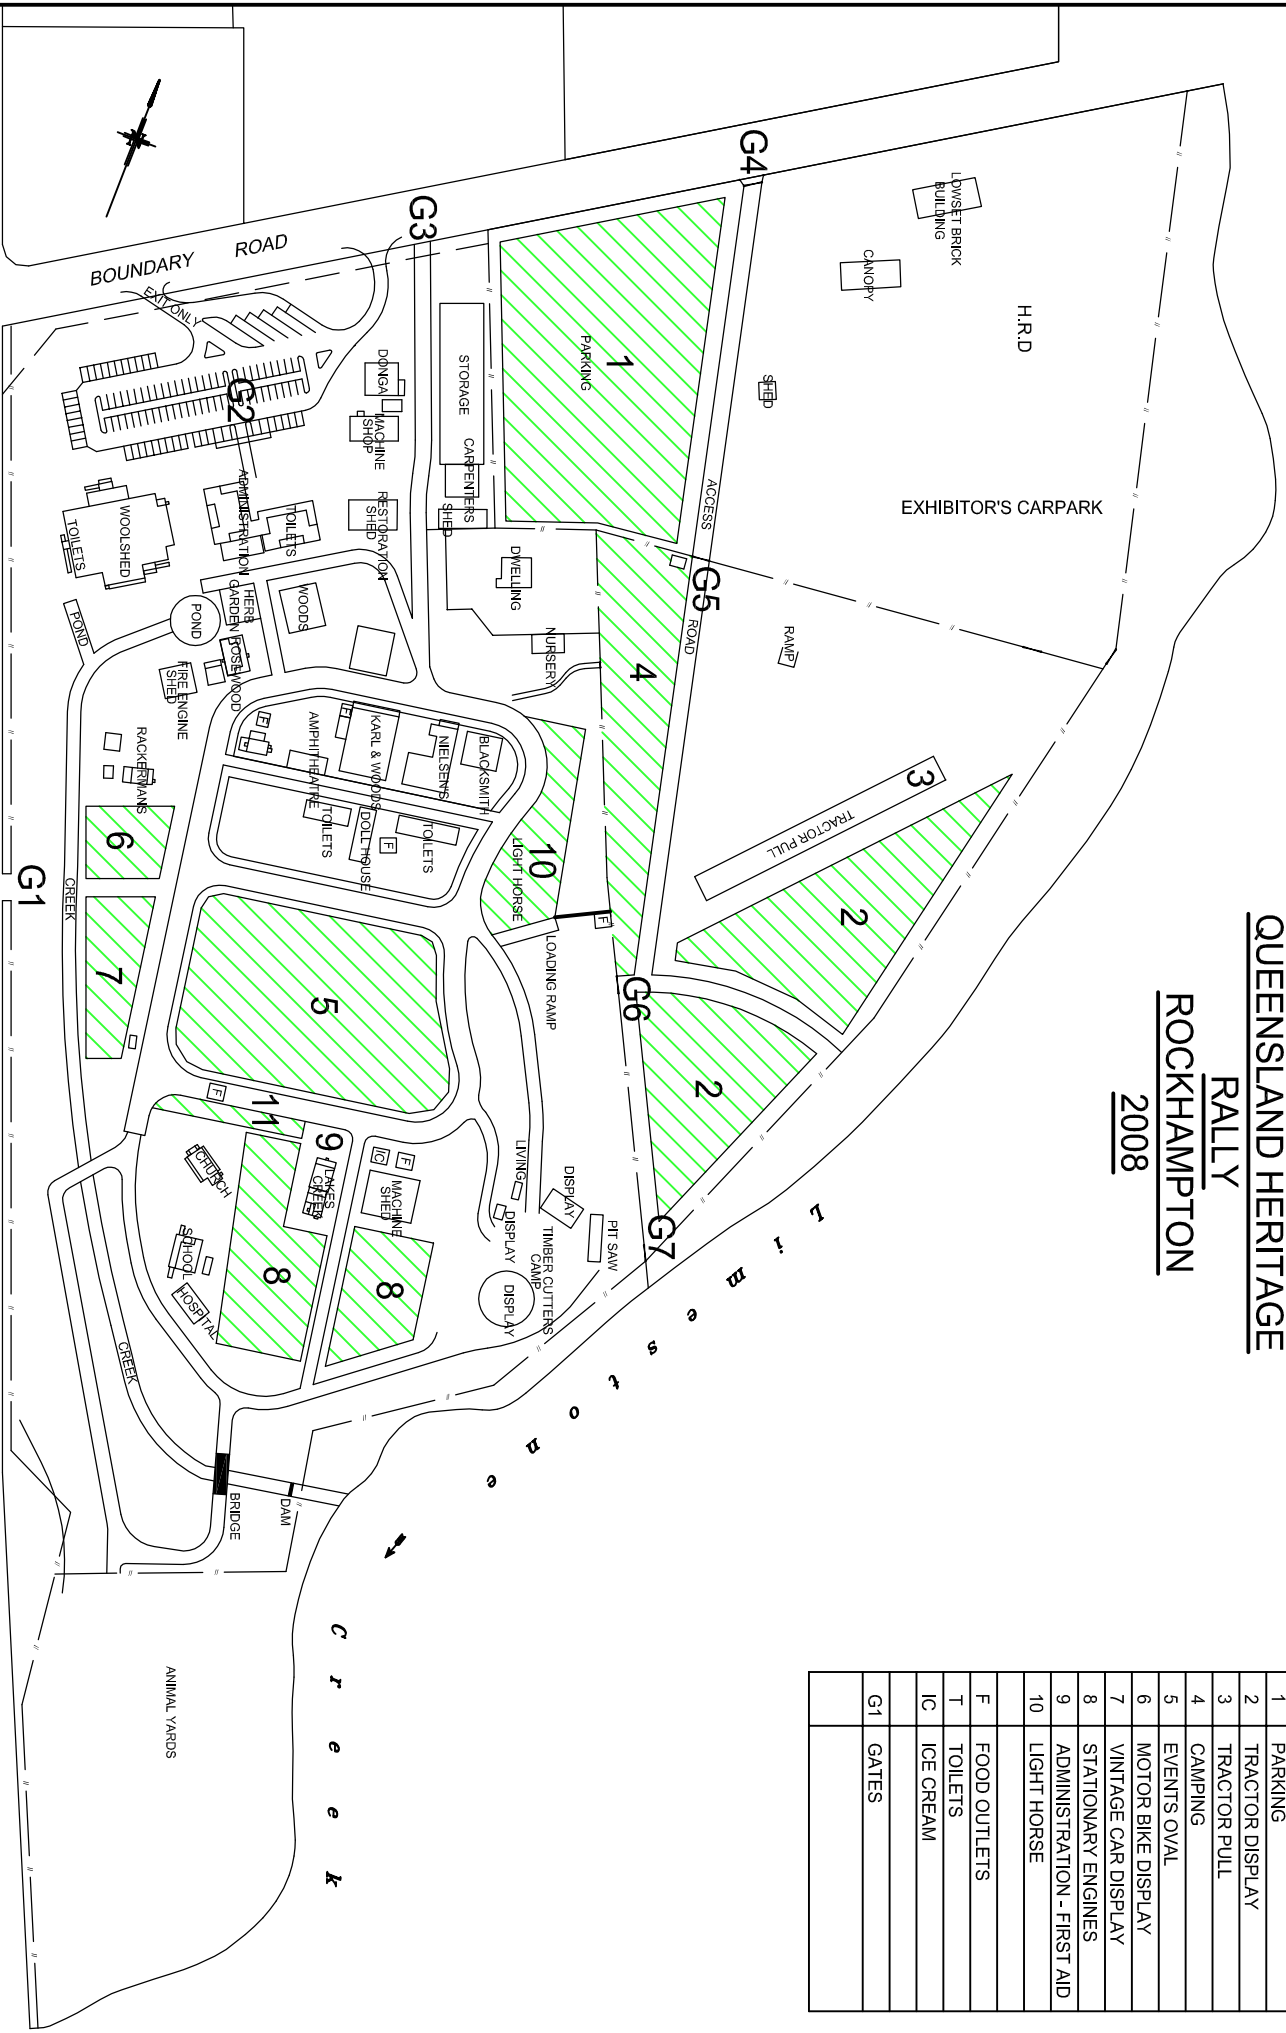

QUEENSLAND HERITAGE RALLY ROCKHAMPTON 2008

LEGEND

1	PARKING
2	TRACTOR DISPLAY
3	TRACTOR PULL
4	CAMPING
5	EVENTS OVAL
6	MOTOR BIKE DISPLAY
7	VINTAGE CAR DISPLAY
8	STATIONARY ENGINES
9	ADMINISTRATION - FIRST AID
10	LIGHT HORSE
F	FOOD OUTLETS
T	TOILETS
IC	ICE CREAM
G1	GATES

BRUCE HIGHWAY - YAAMBA ROAD
LAYOUT PLAN